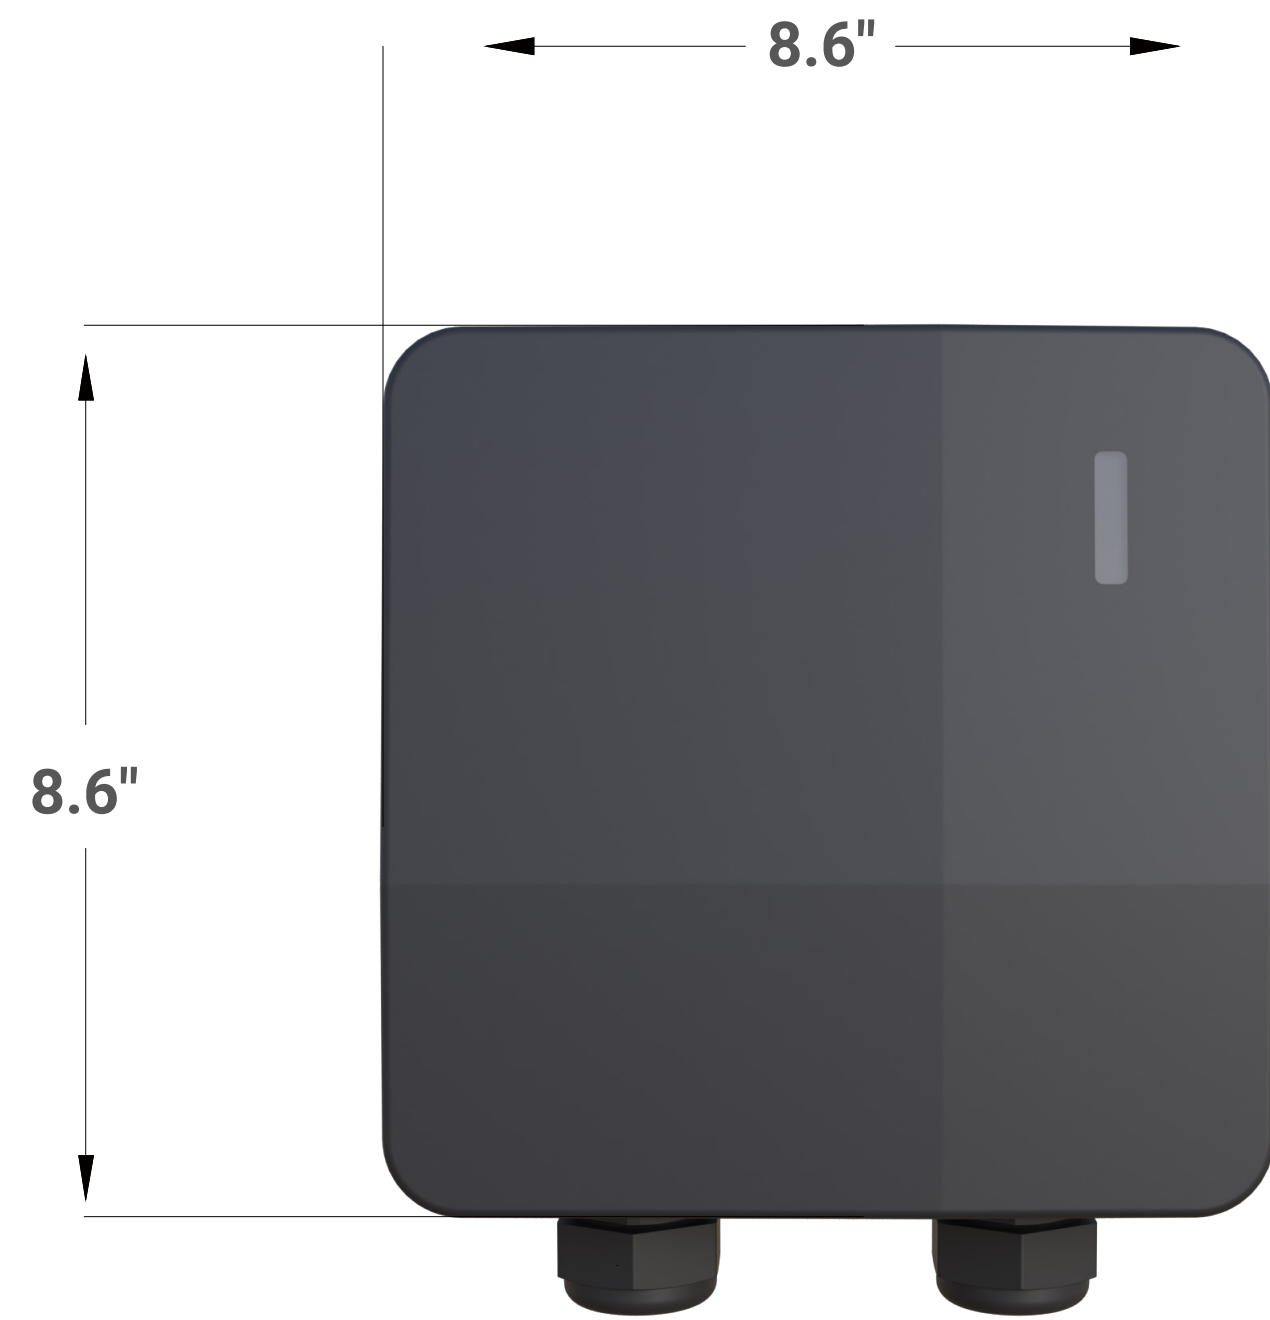

2+1 years extension warranty

Compatible with all EVs

9X faster than Level 1

Set off-peak charge mode

10 safety protections

Easy installation in 15 minutes

Weather-proof with IP66 and NEMA-4 standards

DATASHEET

Model No.	EVL001/09U2	EVL001/11U2
Voltage	208-240Vac	
Amperage/Power	9.6KW/40A	11.5KW/48A
Frequency	50-60HZ	
Input Cord	NEMA 14-50 or NEMA 6-50 Electrical Plug	/
	Hardwired by licensed electrician	
Charging Connector	SAE J1772 Type 1, NACS connector (Optional)	
Cable Length	18ft/25ft(Optional)	
User Authentication	RFID ISO14443 (Optional)	
Connectivity	WiFi & Bluetooth	
Operating Temperature	-30 °C to +50 °C	
Degree of protection	NEMA 4/IK10	
Warranty	2 year +1 year extension warranty	
Product Dimensions	8.6" x 8.6" x 3.7"	
Package Dimensions	12" x 16.4" x 10.6"	

DIMENSIONS

Package Dimensions
12" x 16.4" x 10.6"